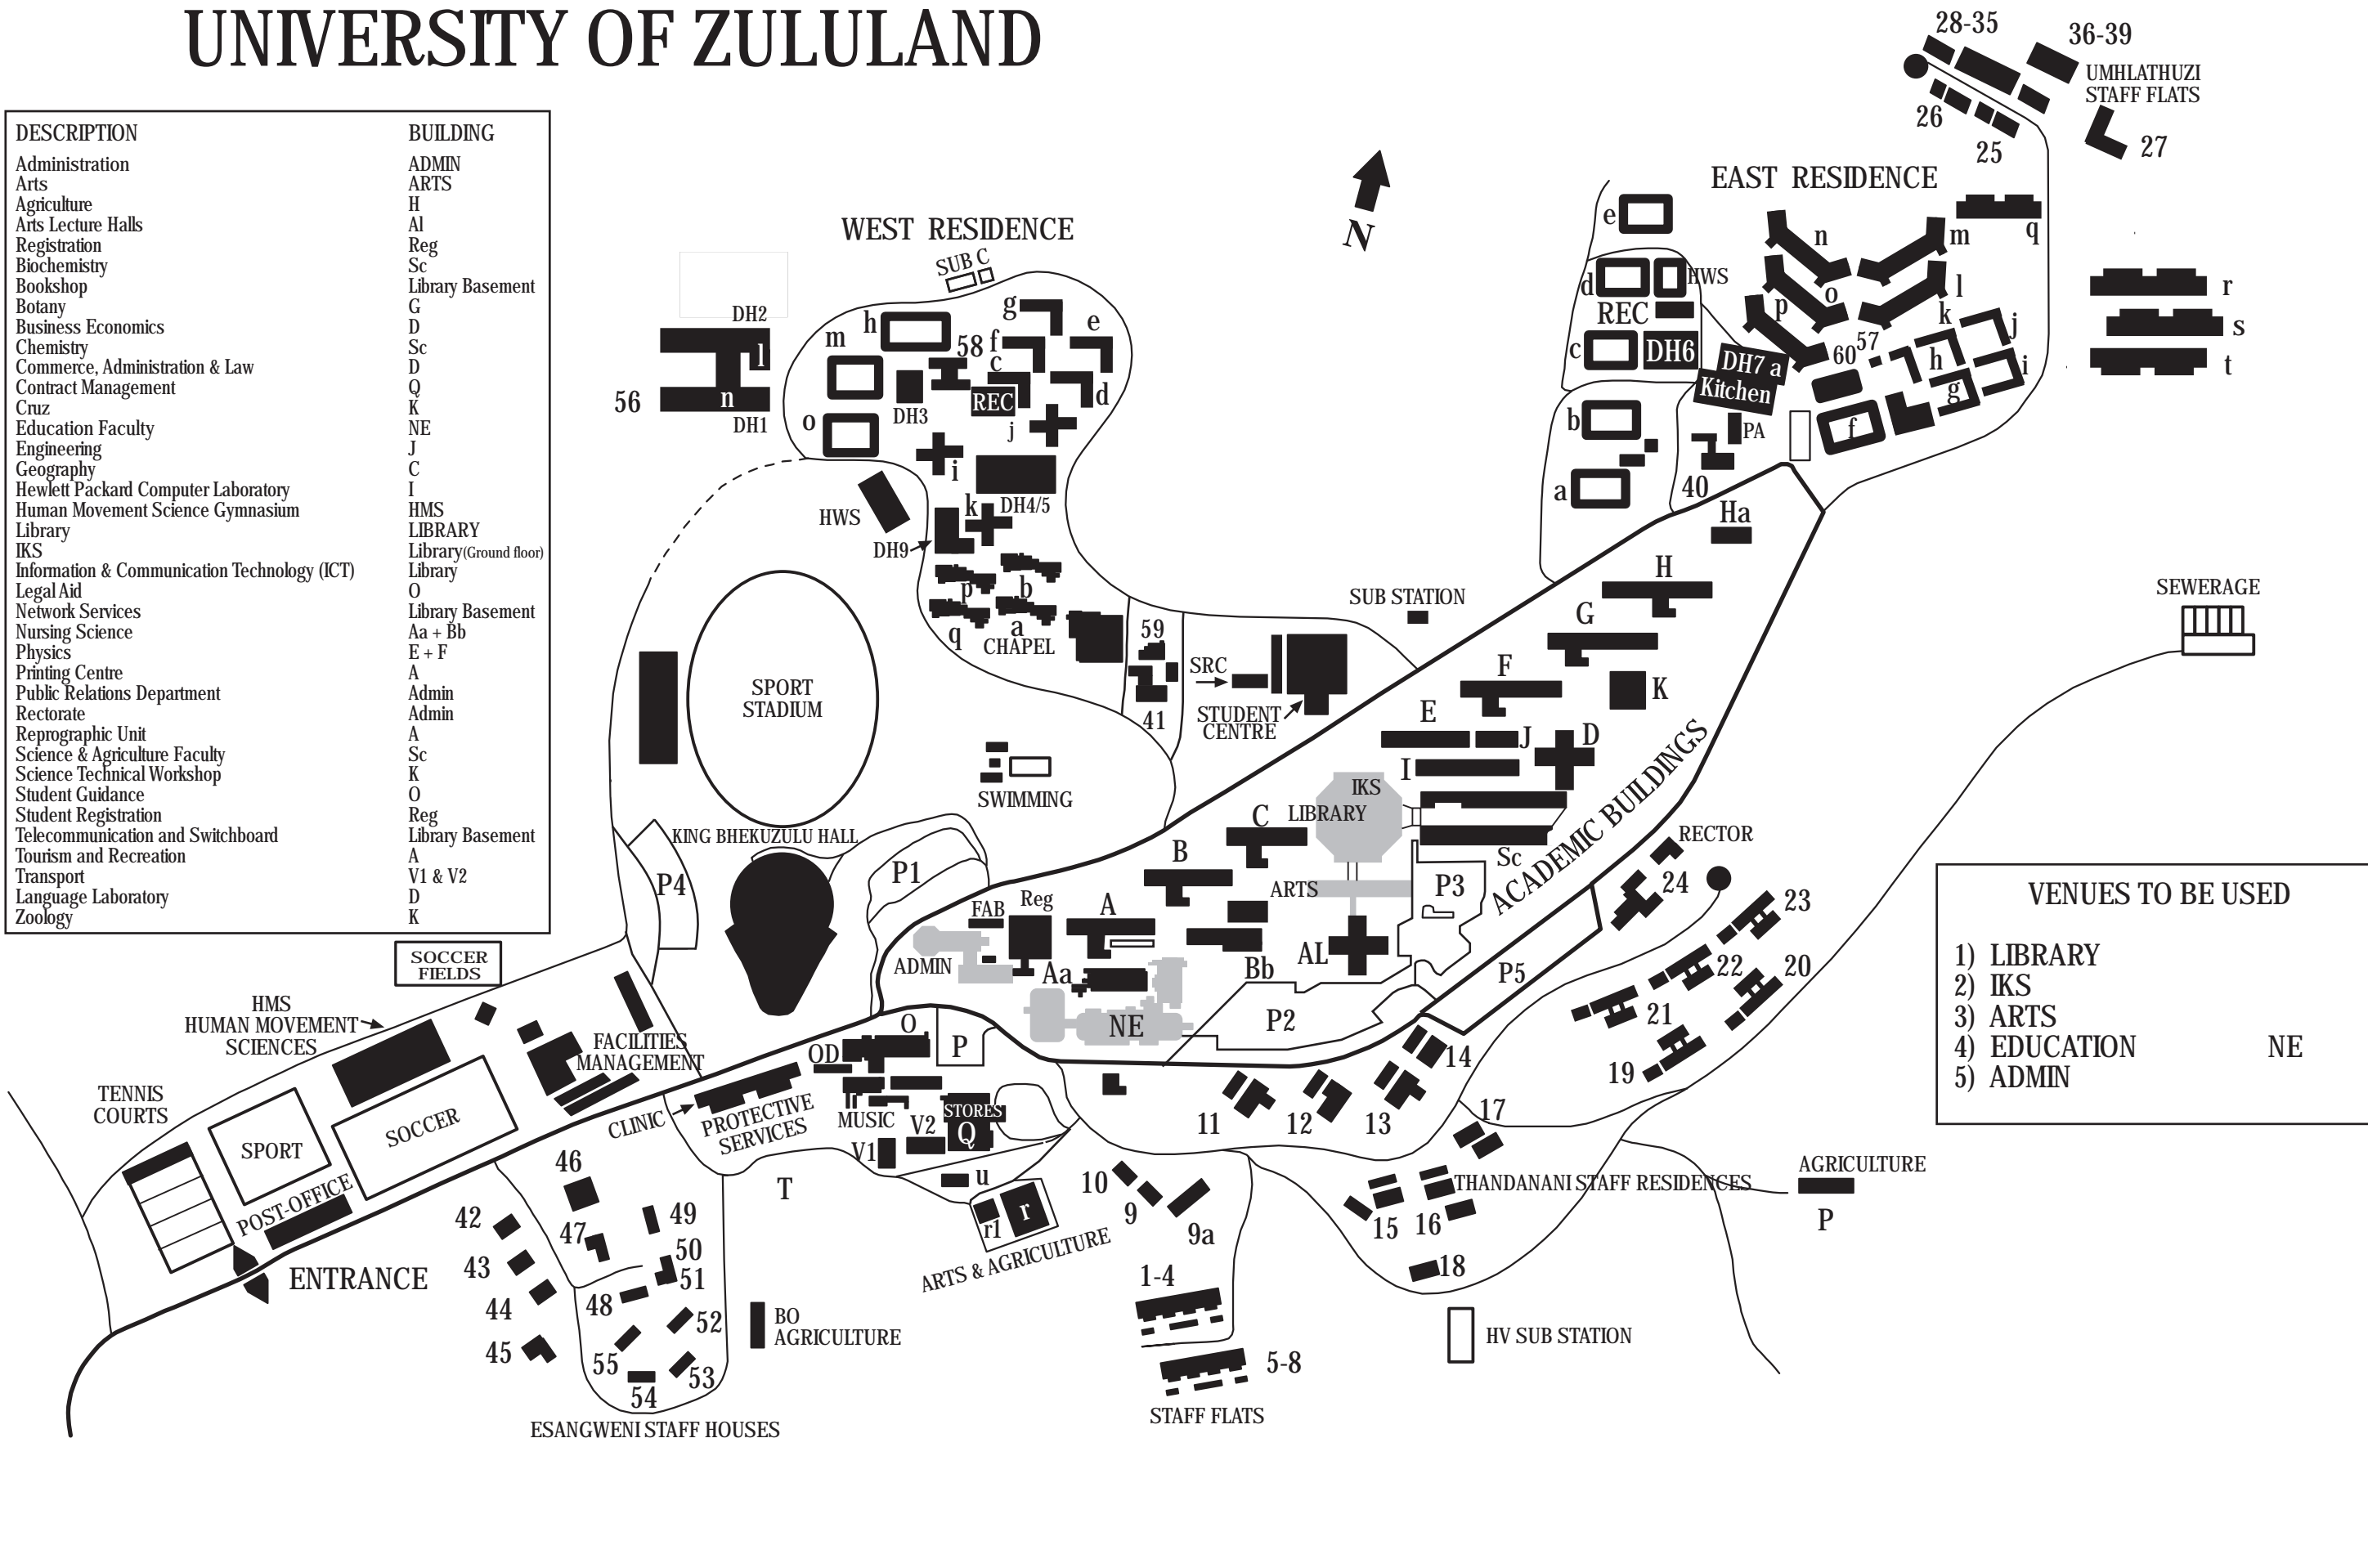

# UNIVERSITY OF ZULULAND

DESCRIPTION	BUILDING
Administration	ADMIN
Arts	ARTS
Agriculture	H
Arts Lecture Halls	Al
Registration	Reg
Biochemistry	Sc
Bookshop	Library Basement
Botany	G
Business Economics	D
Chemistry	Sc
Commerce, Administration & Law	D
Contract Management	Q
Cruz	K
Education Faculty	NE
Engineering	J
Geography	C
Hewlett Packard Computer Laboratory	I
Human Movement Science Gymnasium	HMS
Library	LIBRARY
IKS	Library(Ground floor)
Information & Communication Technology (ICT)	Library
Legal Aid	O
Network Services	Library Basement
Nursing Science	Aa + Bb
Physics	E + F
Printing Centre	A
Public Relations Department	Admin
Rectorate	Admin
Reprographic Unit	A
Science & Agriculture Faculty	Sc
Science Technical Workshop	K
Student Guidance	O
Student Registration	Reg
Telecommunication and Switchboard	Library Basement
Tourism and Recreation	A
Transport	V1 & V2
Language Laboratory	D
Zoology	K